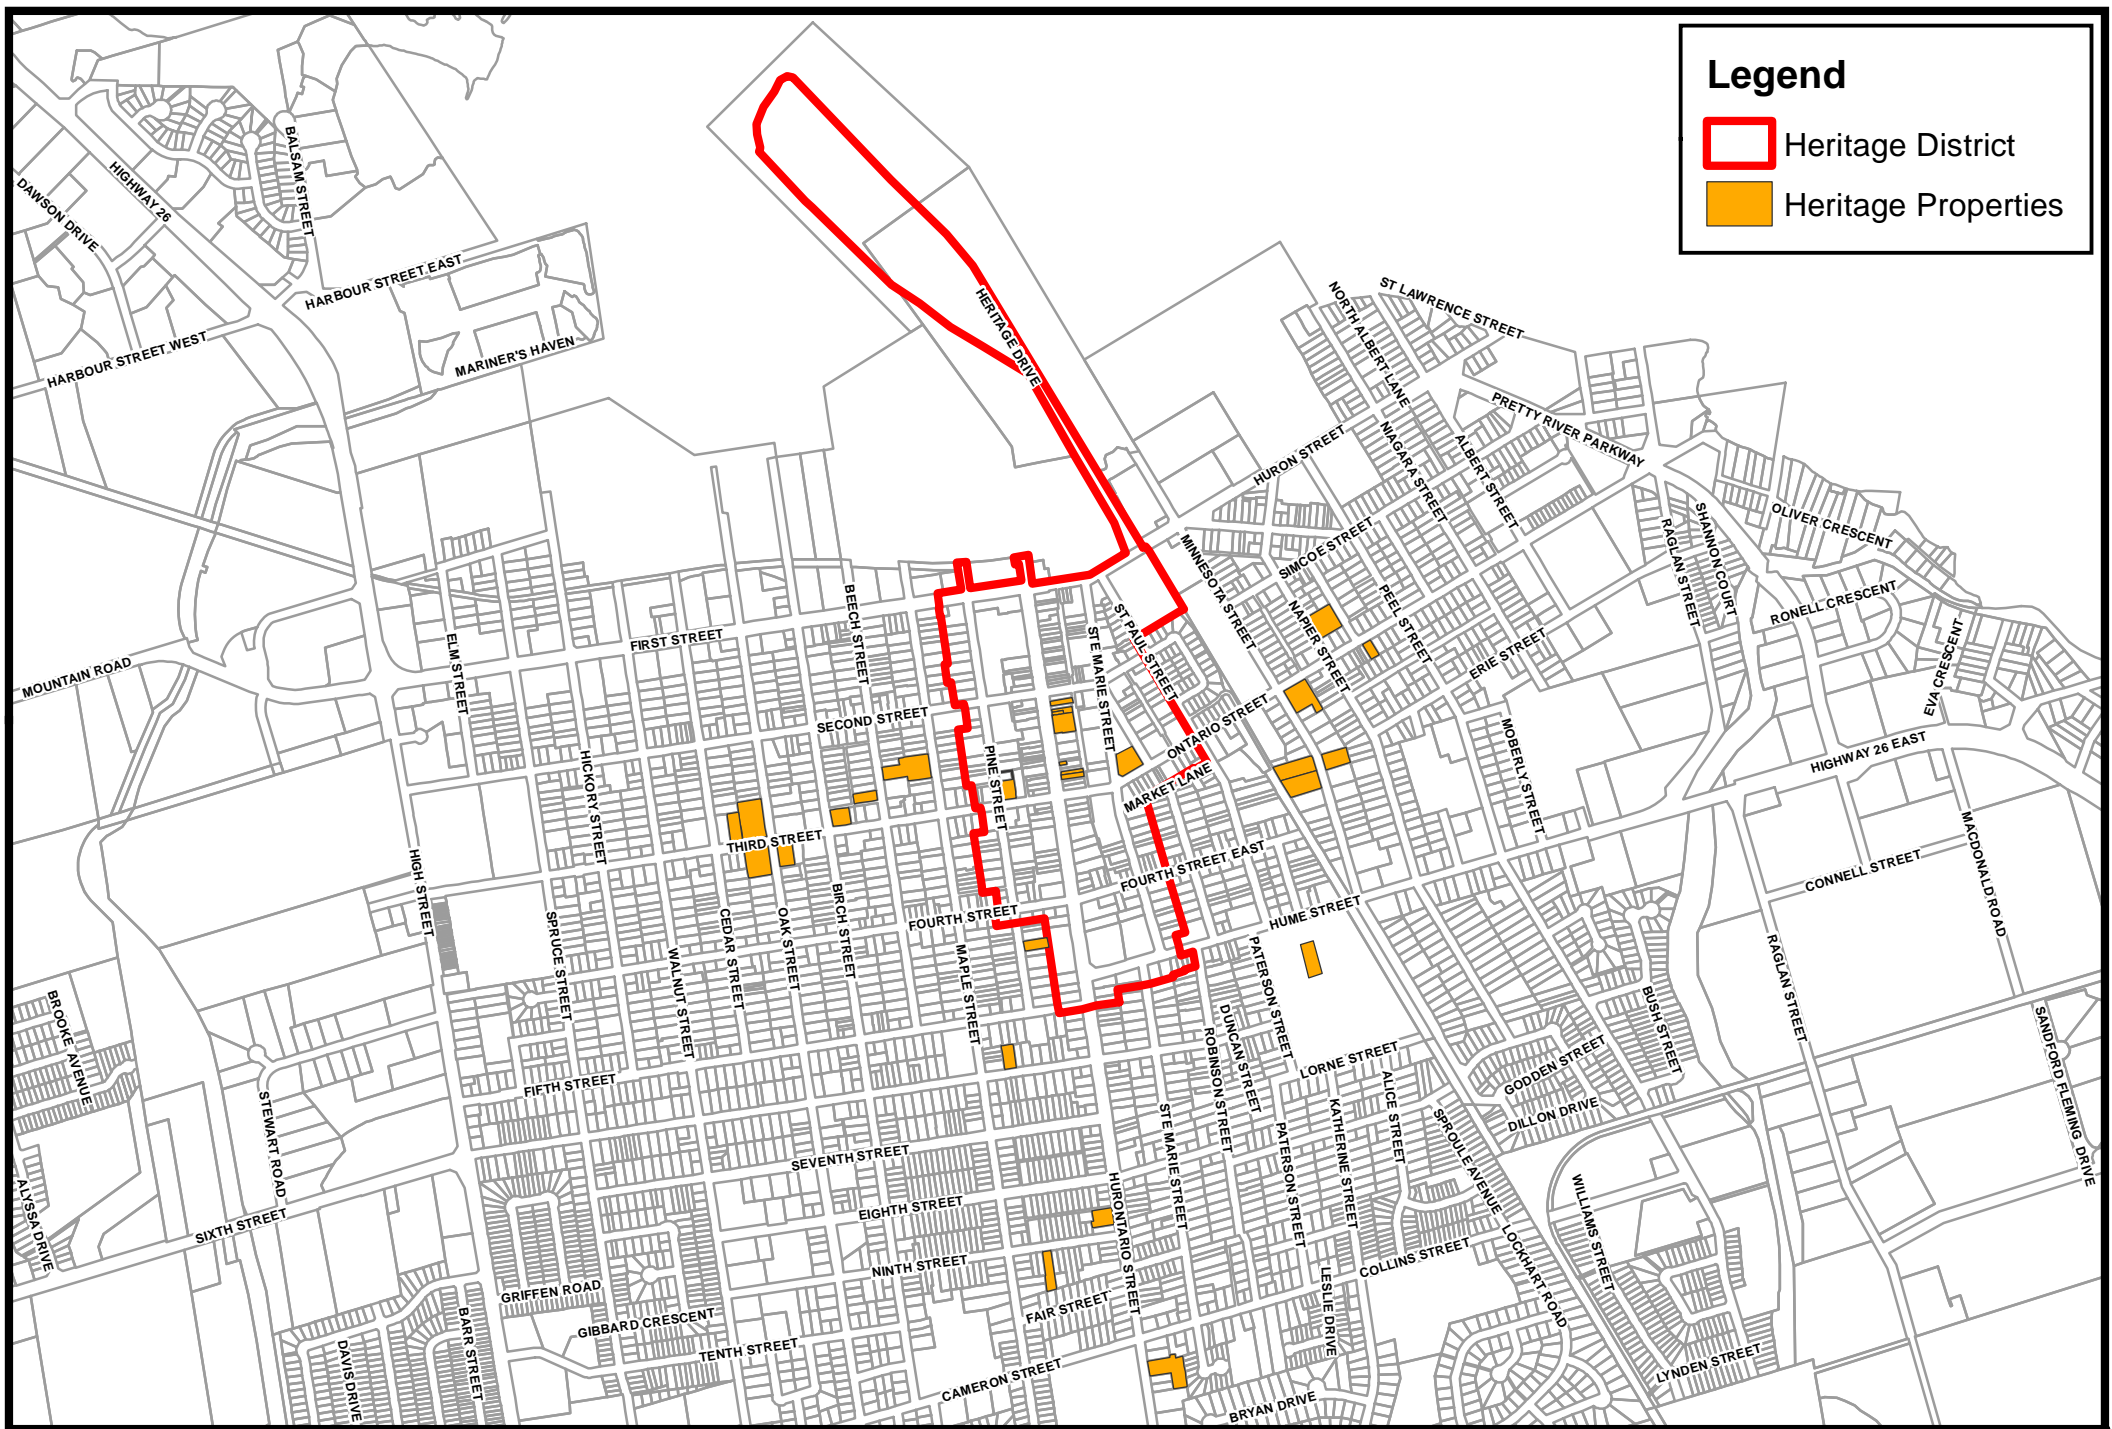

Legend

- Heritage District
- Heritage Properties

Collingwood Site Specific Designated Buildings

Town of Collingwood

1:16,000